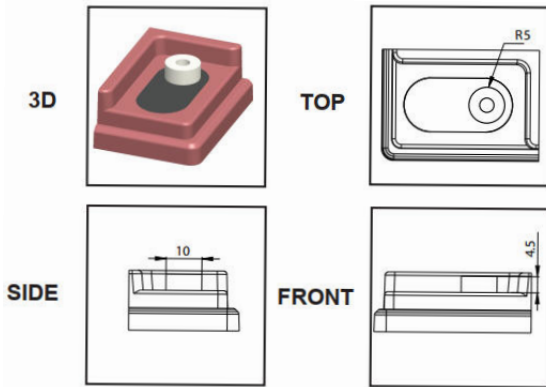

F8 (INSERT TERMINAL IT)

F3 (NUT AND BOLT)

F1 (0.187" FASTON TAB)

F14 (NUT AND BOLT)

F2 (0.250" FASTON TAB)

F11 (INSERT TERMINAL)

NOTE: SOME SUPPLIERS INTERCHANGE THE "F" IN THE TERMINAL NUMBER FOR A "T"

F4 (NUT AND BOLT)

F16 (NUT AND BOLT)

F2 TO F1 TERMINAL ADAPTOR
(0.250" TO 0.187" FASTON)

SPRING TOP (S TERMINAL)

NB TO F2 ADAPTOR

T6 INSERT