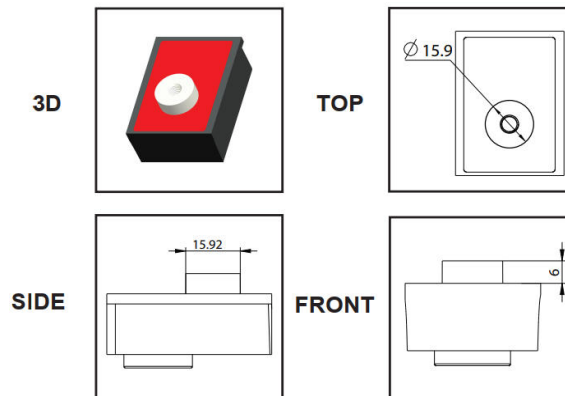

F8 (INSERT TERMINAL IT)

F3 (NUT AND BOLT)

F1 (0.187" FASTON TAB)

F14 (NUT AND BOLT)

F2 (0.250" FASTON TAB)

F11 (INSERT TERMINAL)

NOTE: SOME SUPPLIERS INTERCHANGE THE "F" IN THE TERMINAL NUMBER FOR A "T"

F4 (NUT AND BOLT)

F16 (NUT AND BOLT)

F2 TO F1 TERMINAL ADAPTOR
(0.250" TO 0.187" FASTON)

SPRING TOP (S TERMINAL)

NB TO F2 ADAPTOR

T6 INSERT