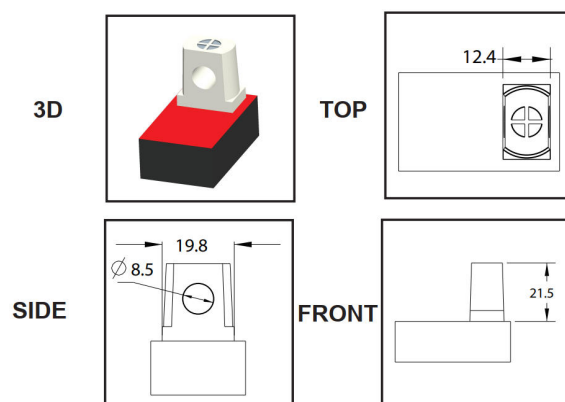

F8 (INSERT TERMINAL IT)

F3 (NUT AND BOLT)

F1 (0.187" FASTON TAB)

F14 (NUT AND BOLT)

F2 (0.250" FASTON TAB)

F11 (INSERT TERMINAL)

NOTE: SOME SUPPLIERS INTERCHANGE THE "F" IN THE TERMINAL NUMBER FOR A "T"

F4 (NUT AND BOLT)

F16 (NUT AND BOLT)

F2 TO F1 TERMINAL ADAPTOR
(0.250" TO 0.187" FASTON)

SPRING TOP (S TERMINAL)

NB TO F2 ADAPTOR

T6 INSERT