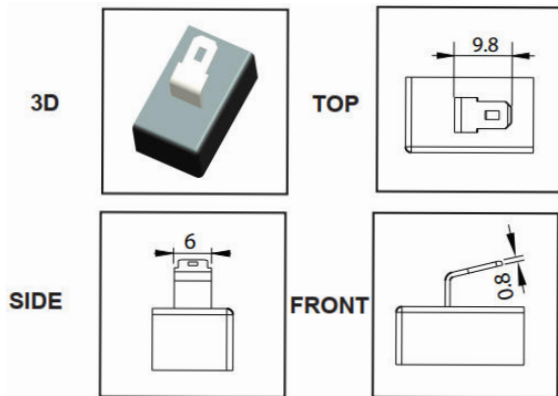

F8 (INSERT TERMINAL IT)

F3 (NUT AND BOLT)

F1 (0.187" FASTON TAB)

F14 (NUT AND BOLT)

F2 (0.250" FASTON TAB)

F11 (INSERT TERMINAL)

NOTE: SOME SUPPLIERS INTERCHANGE THE "F" IN THE TERMINAL NUMBER FOR A "T"

F4 (NUT AND BOLT)

F16 (NUT AND BOLT)

F2 TO F1 TERMINAL ADAPTOR
(0.250" TO 0.187" FASTON)

SPRING TOP (S TERMINAL)

NB TO F2 ADAPTOR

T6 INSERT