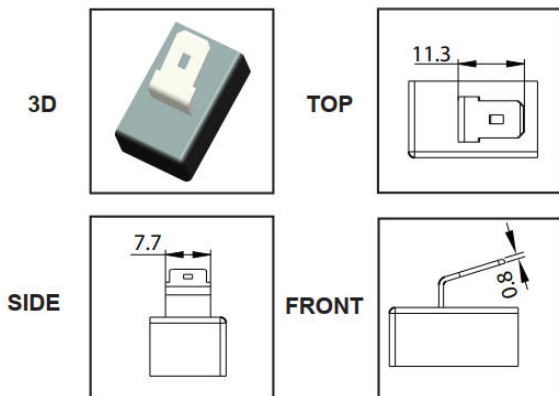

F8 (INSERT TERMINAL IT)

F3 (NUT AND BOLT)

F1 (0.187" FASTON TAB)

F14 (NUT AND BOLT)

F2 (0.250" FASTON TAB)

F11 (INSERT TERMINAL)

NOTE: SOME SUPPLIERS INTERCHANGE THE "F" IN THE TERMINAL NUMBER FOR A "T"

F4 (NUT AND BOLT)

F16 (NUT AND BOLT)

F2 TO F1 TERMINAL ADAPTOR
(0.250" TO 0.187" FASTON)

SPRING TOP (S TERMINAL)

NB TO F2 ADAPTOR

T6 INSERT