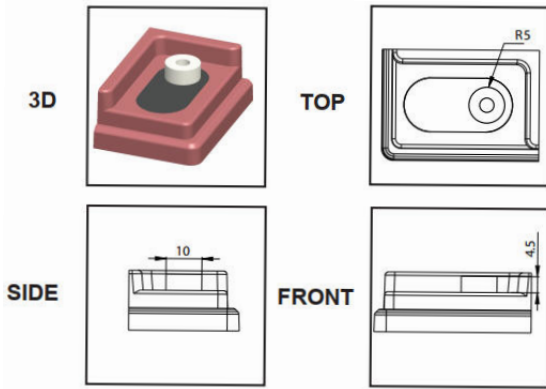

F8 (INSERT TERMINAL IT)

F3 (NUT AND BOLT)

F1 (0.187" FASTON TAB)

F14 (NUT AND BOLT)

F2 (0.250" FASTON TAB)

F11 (INSERT TERMINAL)

NOTE: SOME SUPPLIERS INTERCHANGE THE "F" IN THE TERMINAL NUMBER FOR A "T"

F4 (NUT AND BOLT)

F16 (NUT AND BOLT)

F2 TO F1 TERMINAL ADAPTOR
(0.250" TO 0.187" FASTON)

SPRING TOP (S TERMINAL)

NB TO F2 ADAPTOR

T6 INSERT