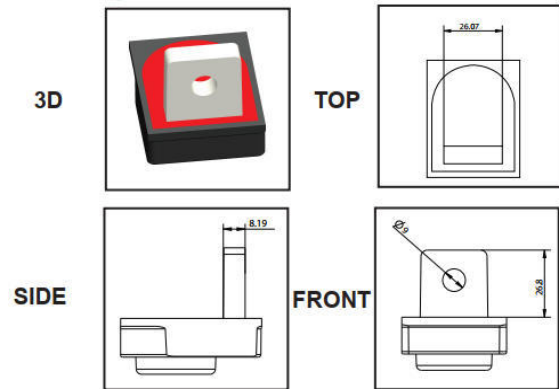

F8 (INSERT TERMINAL IT)

F3 (NUT AND BOLT)

F1 (0.187" FASTON TAB)

F14 (NUT AND BOLT)

F2 (0.250" FASTON TAB)

F11 (INSERT TERMINAL)

NOTE: SOME SUPPLIERS INTERCHANGE THE "F" IN THE TERMINAL NUMBER FOR A "T"

F4 (NUT AND BOLT)

F16 (NUT AND BOLT)

F2 TO F1 TERMINAL ADAPTOR
(0.250" TO 0.187" FASTON)

SPRING TOP (S TERMINAL)

NB TO F2 ADAPTOR

T6 INSERT