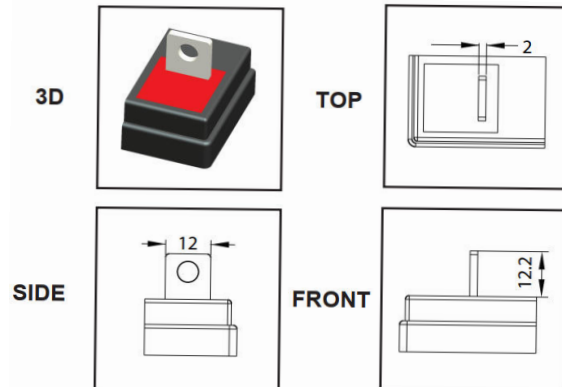

F8 (INSERT TERMINAL IT)

F3 (NUT AND BOLT)

F1 (0.187" FASTON TAB)

F14 (NUT AND BOLT)

F2 (0.250" FASTON TAB)

F11 (INSERT TERMINAL)

NOTE: SOME SUPPLIERS INTERCHANGE THE "F" IN THE TERMINAL NUMBER FOR A "T"

F4 (NUT AND BOLT)

F16 (NUT AND BOLT)

F2 TO F1 TERMINAL ADAPTOR
(0.250" TO 0.187" FASTON)

SPRING TOP (S TERMINAL)

NB TO F2 ADAPTOR

T6 INSERT